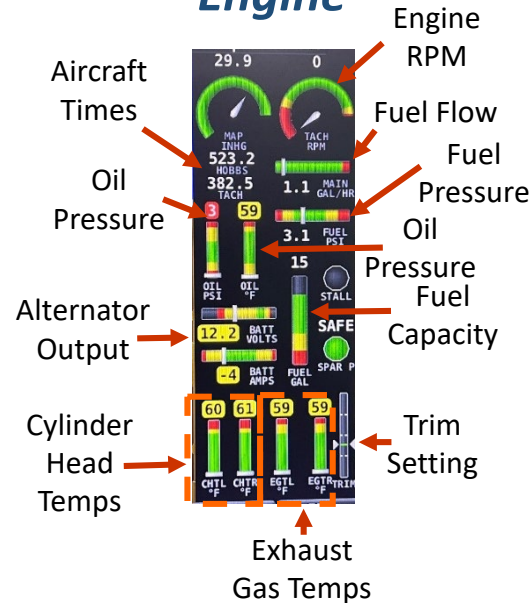

Dynon Skyview Classic Layout

-See next page for more details-

Dynon Skyview Classic Layout

PFD

Navigation

Engine

Tips:

- Always return to home screen...hit back button after entering new screen
- Recent menu is your friend for selecting common waypoints