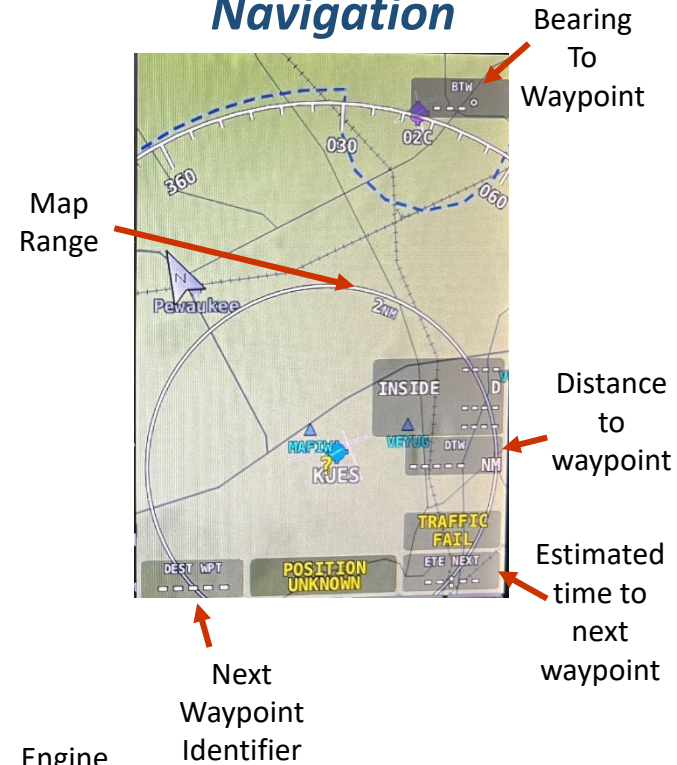

Dynon Skyview Classic Layout

-See next page for more details-

Dynon Skyview Classic Layout

PFD

Navigation

Engine

Tips:

- Always return to home screen...hit back button after entering new screen
- Recent menu is your friend for selecting common waypoints