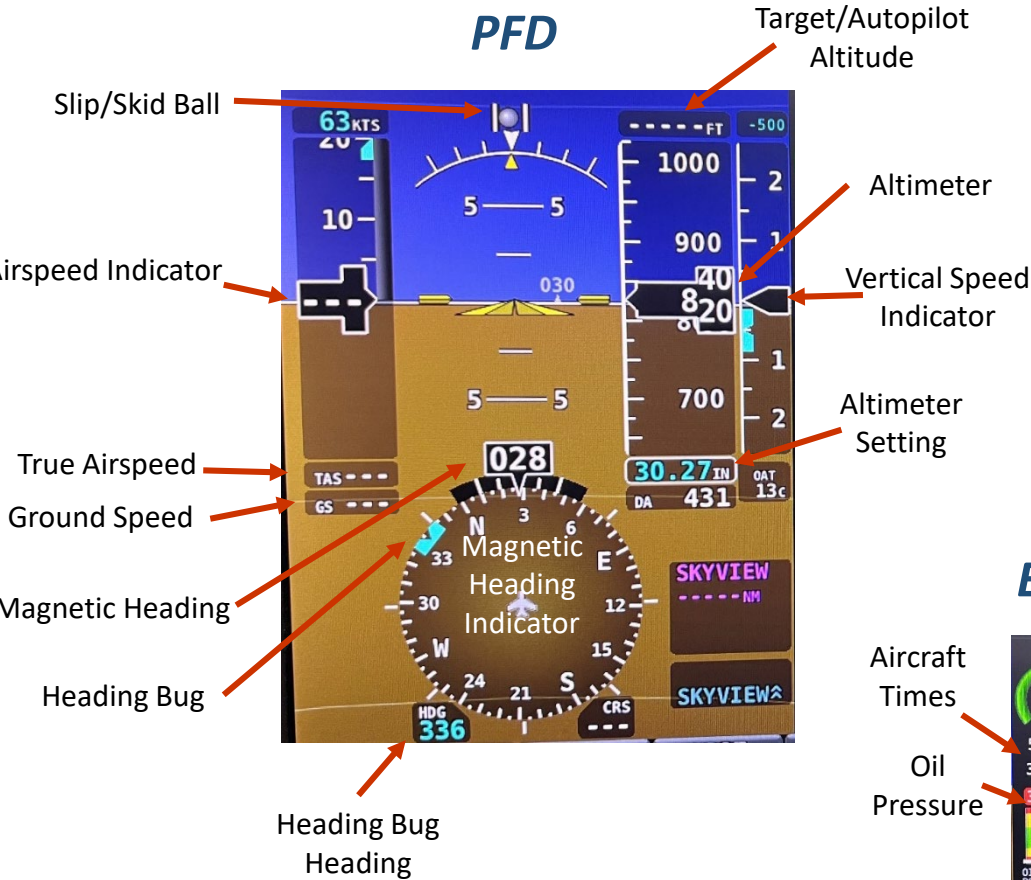

Dynon Skyview Classic Layout

-See next page for more details-

Dynon Skyview Classic Layout

PFD

Navigation

Engine

Tips:

- Always return to home screen...hit back button after entering new screen
- Recent menu is your friend for selecting common waypoints